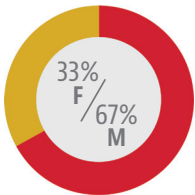

Student-Athletes

22 TEAMS

NCAA
DIVISION II SPORTS

3.11

AVERAGE TEAM GPA

1

ACADEMIC ALL-AMERICAN

5