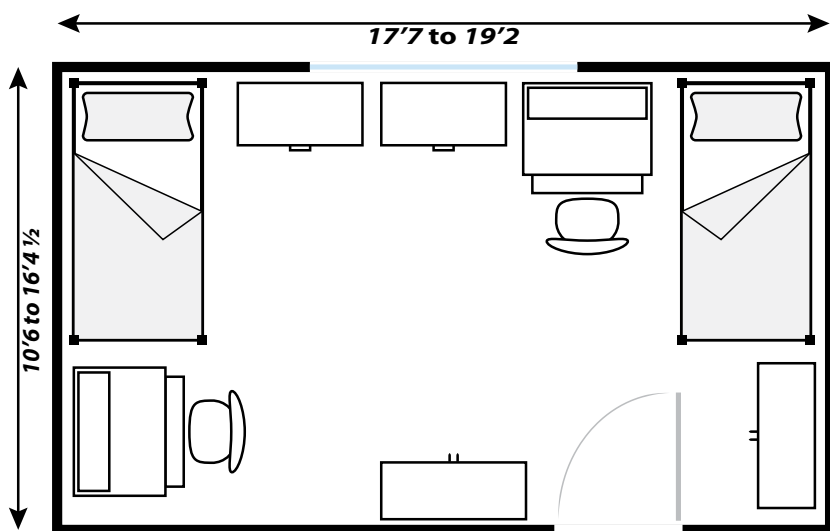

Smeltzer Hall

Floor Dimensions: From 10'6" x 17'7" to 16'4-1/2" x 19'2"

Closet Size (LxWxH): 10" x 34" x 59"

Window Dimensions: 7'3" x 3'6-1/2"

Traditional Style All-Female Hall

Smeltzer Hall is the oldest residence hall on campus. This elegant traditional style hall houses approximately 60 females and is affectionately known as the Women's Empowerment Community. The two story building is conveniently located next to Wiles Chapel and is a short walk from Kaufmann Hall - dining hall, mail center, bookstore and snack bar.